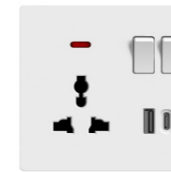

**CN80477**  
13A 1 gang switched 5pin MF socket neon

**CN80497C**  
13A 1 gang switched 5pin MF socket neon 1 USB + 1 type C

**CN80431**  
15A 1 gang switched round pin socket, neon

**CN80324**  
20A switch with neon