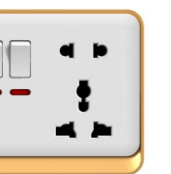

**DN72477**  
13A 1 gang switched 5pin MF socket neon

**DN72588C**  
13A 2 gang switched MF socket, 1 USB + 1 type C, neon

**DN72408M**  
13A 2 gang switched MF socket, neon

**DN72478**  
13A 2 gang switched 5pin MF socket neon