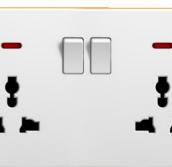

CN91408M
13A 2 gang switched MF socket,
neon