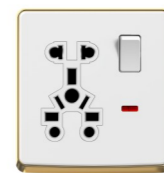

CN30479
10 pin switched socket with neon