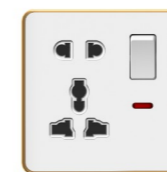

**CN32431**  
15A 1 gang switched round pin socket, neon

**CN32479**  
10 pin switched socket with neon

**CN32324**  
20A switch with neon

**CN32327**  
45A switch with neon

**CN32478**  
13A 2 gang switched 5pin MF socket neon