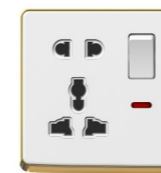

**CN30431**  
15A 1 gang switched round pin socket, neon

**CN30479**  
10 pin switched socket with neon

**CN30324**  
20A switch with neon

**CN30327**  
45A switch with neon

**CN30478**  
13A 2 gang switched 5pin MF socket neon