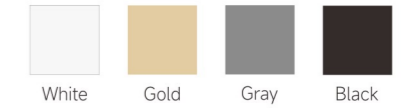

DN82 SERIES

SWITCH SOCKET PRODUCTS

DN72301
1 gang 1 way switch
DN72302
1 gang 2 way switch
DN72313
1 gang 3 way switch