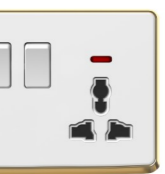

CN30408M
13A 2 gang switched MF socket, neon

CN30588C
13A 2 gang switched MF socket, 1 USB + 1 type C, neon