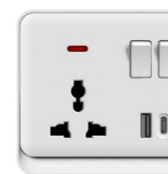

DN72588C
13A 2 gang switched MF socket, 1 USB + 1 type C, neon