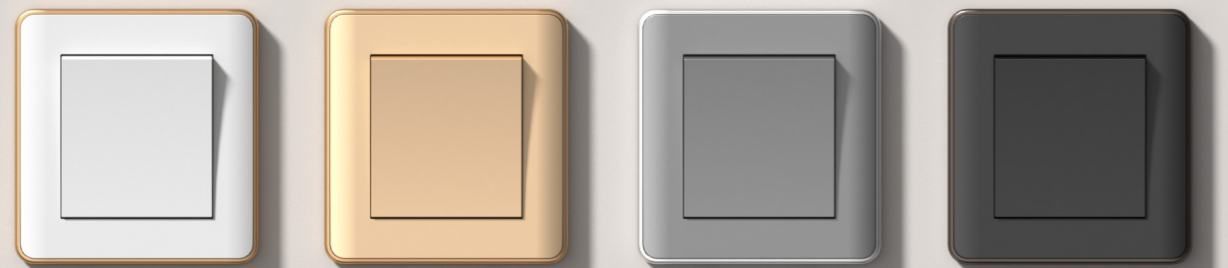

# CN Series Full Product Showcase

Material (panel): PC  
Size: 86\*86mm/86\*146mm

● WHITE ● GOLD ● GRAY ● BLACK

CN10 SERIES

CN30 SERIES

CN32 SERIES

CN80 SERIES

CN81 SERIES