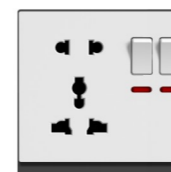

**DN81479**  
10 pin switched socket  
with neon

**DN81324**  
20A double pole  
switch with neon

**DN81327**  
45A double pole  
switch with neon

**DN81327-32**  
32A double pole  
switch with neon

**DN81478**  
13A 2 gang switched 5pin  
MF socket neon