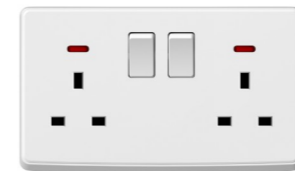

CN10408
13A 2 gang SP switched socket, neon