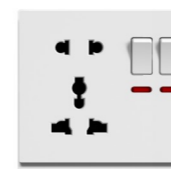

DN71478
13A 2 gang switched 5pin MF socket neon