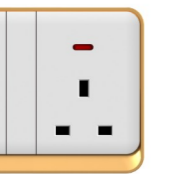

DN72408
13A 2 gang SP switched socket, neon
DN72412
13A 2 gang DP switched socket, neon

DN72408M
13A 2 gang switched MF socket, neon