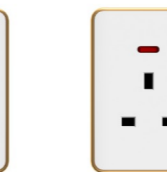

CN32492C
13A 2 gang DP switched socket, 1 USB + 1 type C, neon