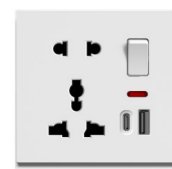

DN71497C
13A 1 gang switched 5pin MF socket neon
1 USB + 1 type C