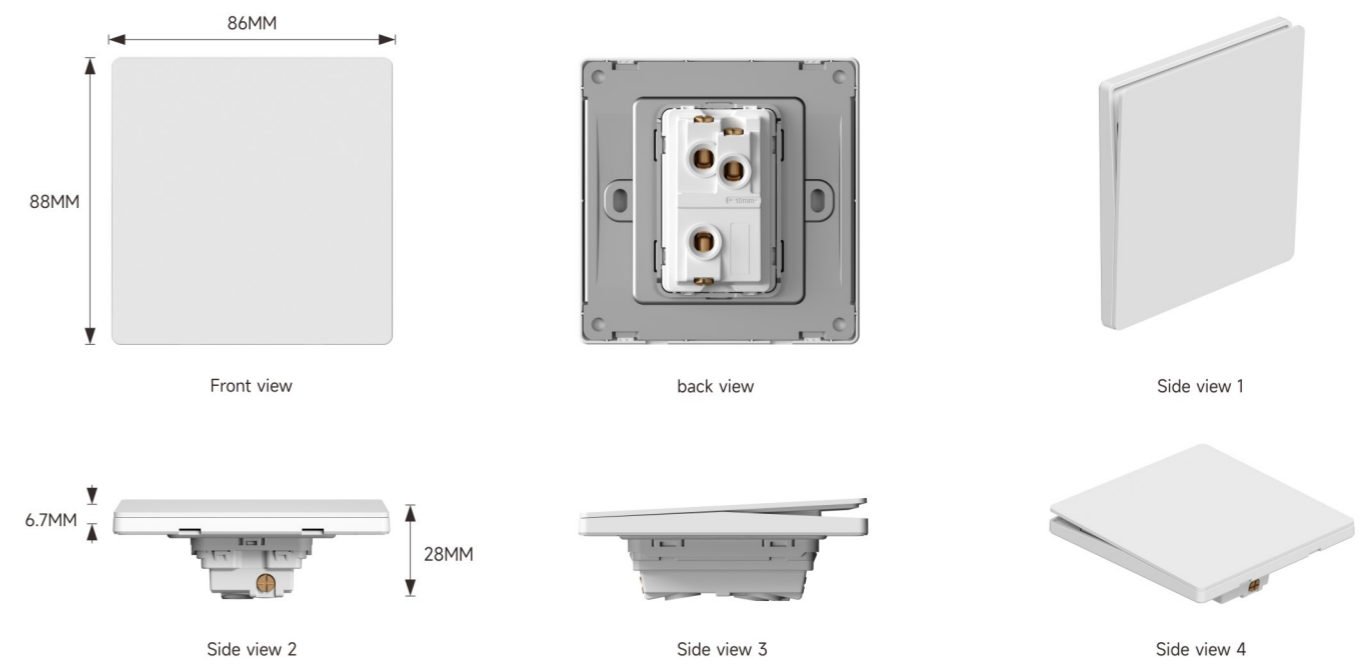

Metal supporting frame structure six views (switch)

Metal supporting frame structure six views (socket)