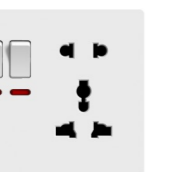

**DN70477**  
13A 1 gang switched 5pin MF socket neon

**DN70588C**  
13A 2 gang switched MF socket, 1 USB + 1 type C, neon

**DN70408M**  
13A 2 gang switched MF socket, neon

**DN70478**  
13A 2 gang switched 5pin MF socket neon