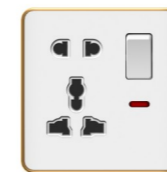

CN32477
13A 1 gang switched 5pin MF socket neon